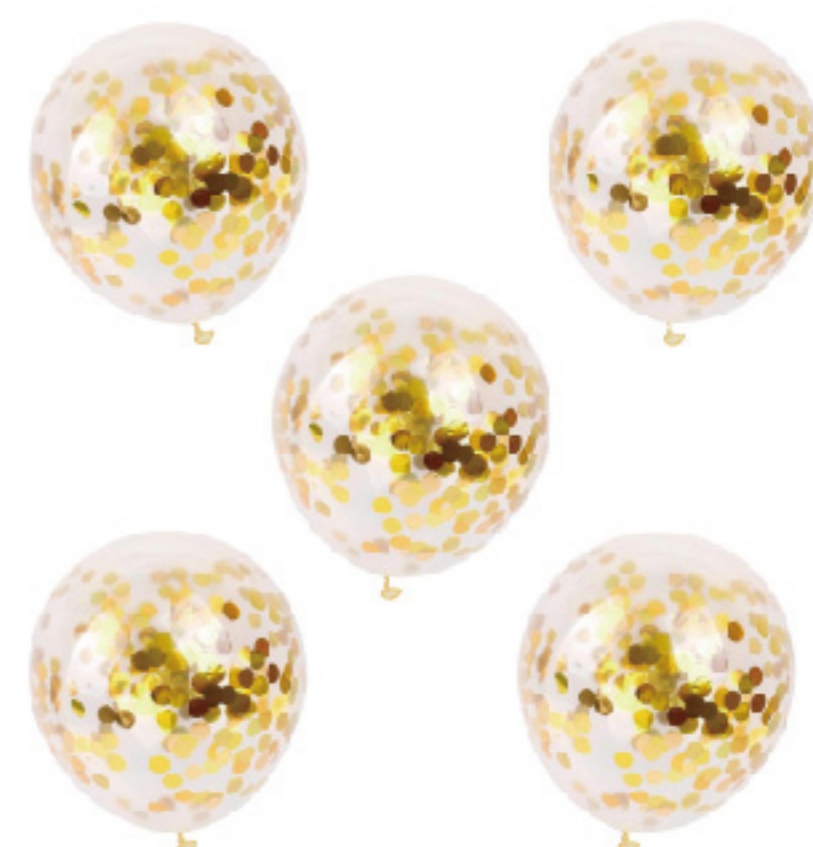

balloon\*1  
46\*55cm/18.11\*21.65"

**SYJKF202211-27**

Fringe Foil Curtain\*1  
225\*92cm/88.58\*36.22"

**SYJKF202211-04**

card\*10  
14\*10cm/5.51\*3.94"

**SYJKF202211-20**

Cake Topper\*6  
6\*7.7cm/2.36\*3.03"

**SYJKF202211-28**

tassel decoration\*1  
35cm/13.78"

**SYJKF202211-29**

hanging sign\*1  
28.5\*16.4cm/11.22\*6.46"

**SYJKF202211-18**

balloon\*5  
30cm/11.81"

**SYJKF202211-12**

inflatable photo frame\*1