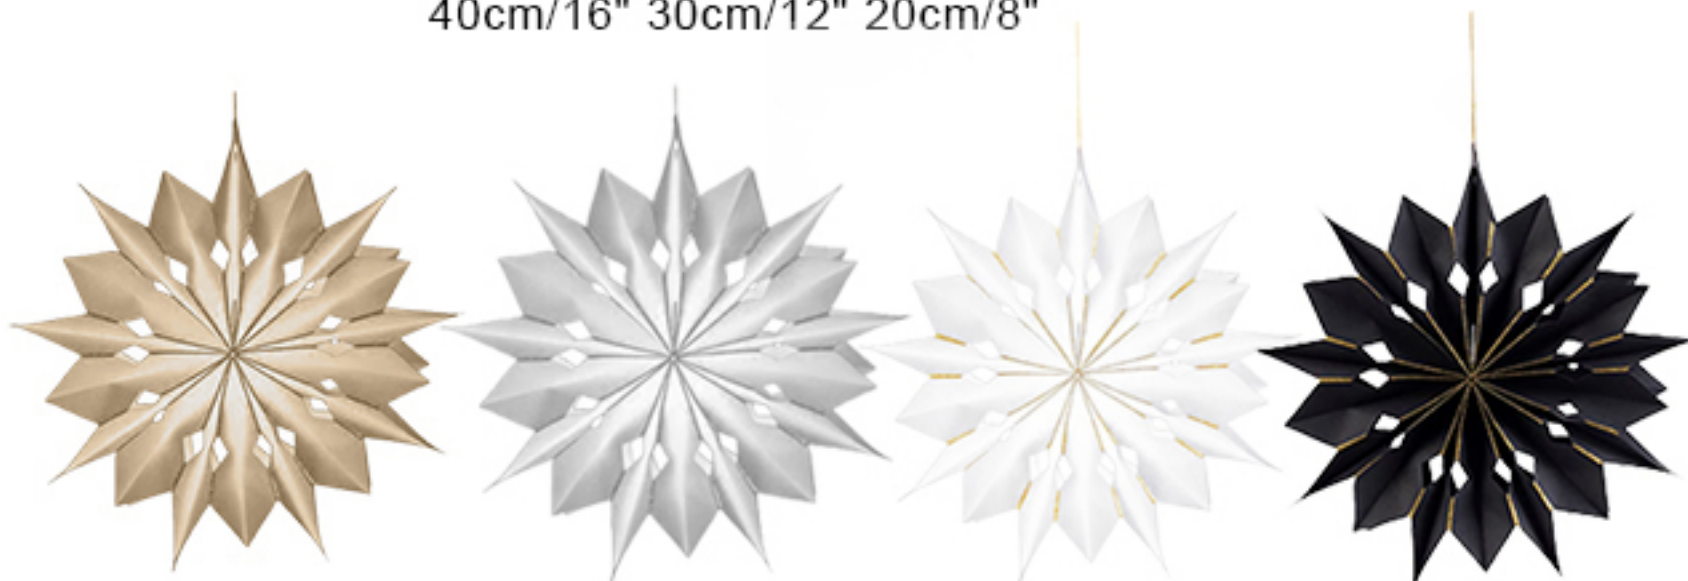

**SYJKF202263**

Twenty one point star-Hollow section

Multiple sizes available:  
60cm/24"

**SYJKF202262**

Twenty one point star-Hollow section

Multiple sizes available:  
60cm/24"

**SYJKF202251**

Octagonal Star-Multicolor

Multiple sizes available:  
60cm/24" 45cm/18" 30cm/12"

**SYJKF202264**

Star Paper Fan

Multiple sizes available:  
40cm/16" 30cm/12" 20cm/8"

**SYJKF202266**

Star Paper Fan

Multiple sizes available:  
40cm/16" 30cm/12" 20cm/8"